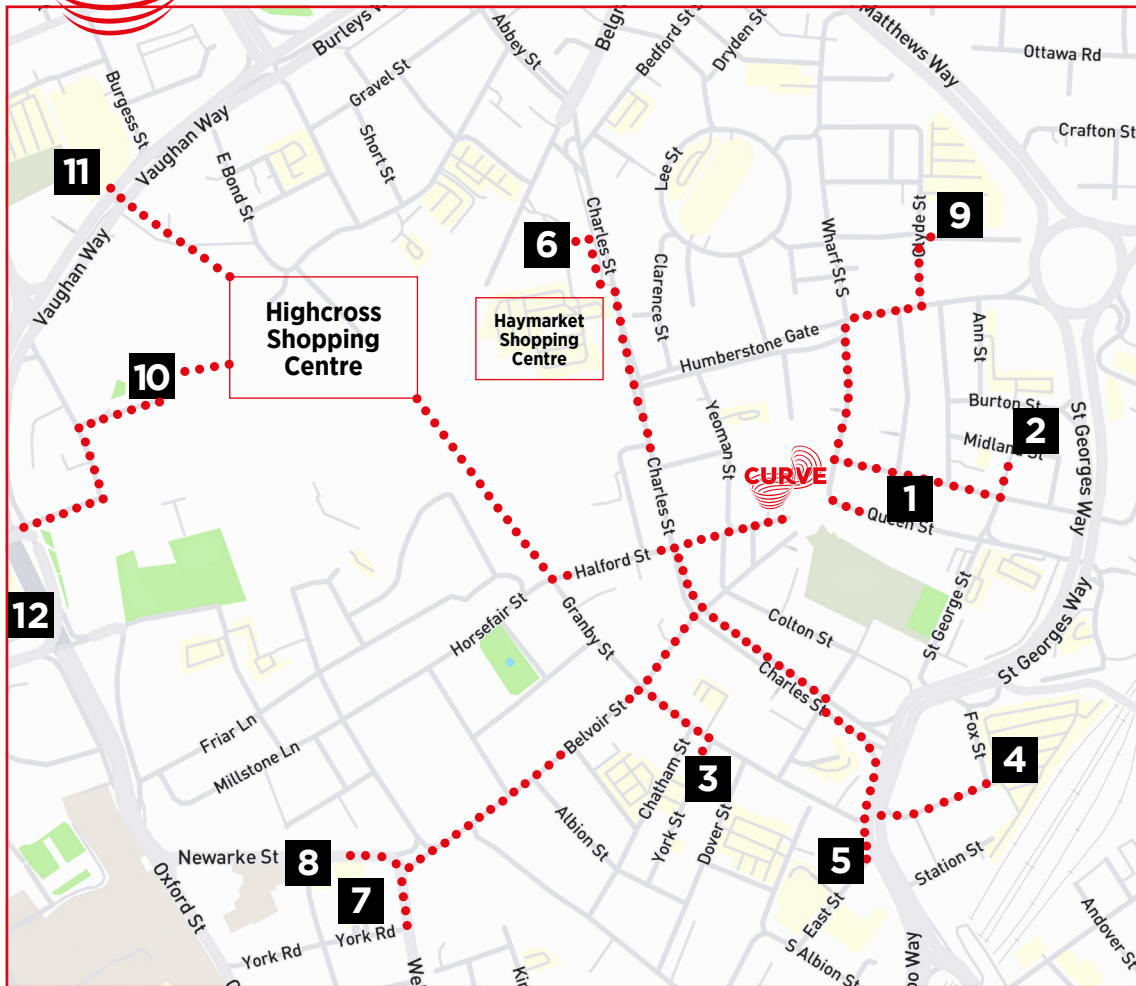

# CURVE PARKING DIRECTORY

This map shows a selection of car parks within close distance to Curve.

Please consult individual car park websites for up-to-date prices and more information.

For further details on parking and other methods of getting to Curve, visit [curveonline.co.uk](http://curveonline.co.uk) and click on **Plan Your Visit.**

NO.	CAR PARK	OPENING HOURS	WALKING TIME	PRICE RATES*	AVAILABLE BAYS	ACCESS BAYS
<b>1</b>	<b>Queen Street LE1 1QW</b>	Open 24 hours	2 min	£1.20 - £8.70	45	-
<b>2</b>	<b>Phoenix Square LE1 1TG</b>	Open 24 hours	3 mins	£2.50 - £15	26	4
<b>3</b>	<b>Dover Street LE1 6PW</b>	Open 24 hours	6 mins	£2.50 - £15	161	14
<b>4</b>	<b>Leicester Railway Station LE1 1PG</b>	Open 24 hours	8 mins	£2 - £15	498	15
<b>5</b>	<b>East Street LE1 6NB</b>	Open 24 hours	9 mins	£1.50 - £12	422	14
<b>6</b>	<b>Haymarket LE1 3HR</b>	Open 24 hours	9 mins	£2.50 - £15	406	1
<b>7</b>	<b>Newarke Street LE1 5SN</b>	Mon-Sat: 6.30am-1am Sun & Bank Holidays: 10am-6pm	9 mins	£2.50 - £15	458	5
<b>8</b>	<b>Upper Brown Street LE1 5AG</b>	Mon-Sat: 24 hours Sun & Bank Holidays: 6am-5pm	9 mins	£2.50 - £6.30	21	6
<b>9</b>	<b>Clyde Street LE1 6PW</b>	Open 24 hours	10 mins	£0.90 - £4	78	-
<b>10</b>	<b>Highcross Rooftop LE1 4FY</b>	Open 24 hours	13 mins	£3.50 - £20	1,051	70
<b>11</b>	<b>Highcross John Lewis LE1 4QJ</b>	Open 24 hours	13 mins	£3.50 - £20	2,000	109
<b>12</b>	<b>St Nicholas Circle LE1 4LF</b>	Open 24 hours	17 mins	£4 - £24	646	5

\*Rates and opening hours are correct at time of sharing and may be subject to change. Curve cannot guarantee the number of, or availability of car parking spaces and we advise you look at the relevant car park website on your day of travel for the latest availability and charges.